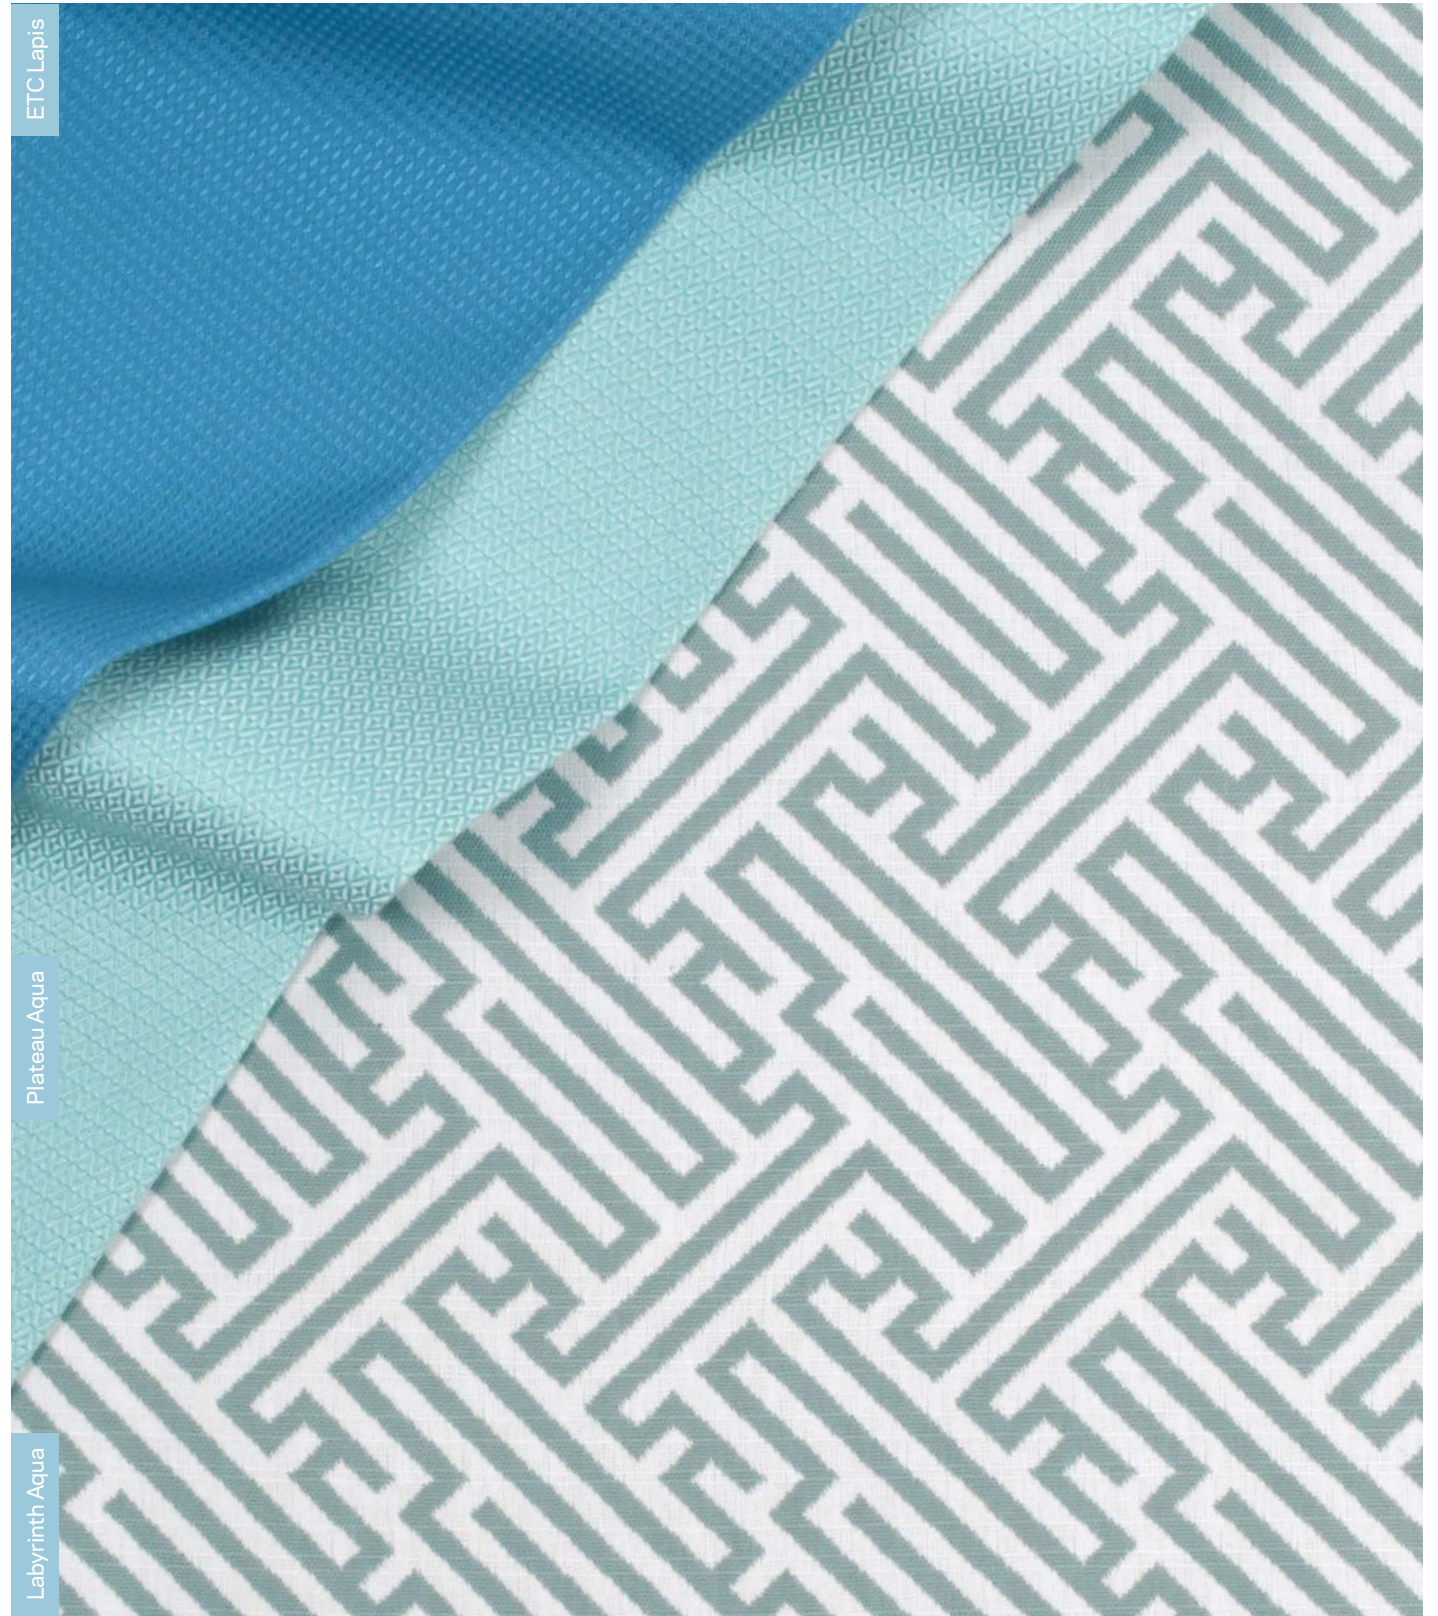

Natural White 5409

Bubbly Sky

MORNING SKY

Moonbeam Sky

ETC Lapis

Plateau Aqua

Labyrinth Aqua

*** Bottom right photo (top down):**